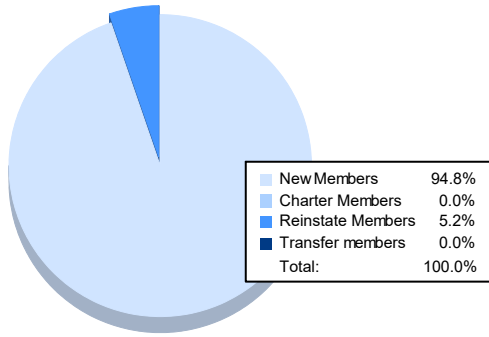

Year	New Clubs	Dropped Clubs	Gain/ Loss Clubs	New Members	Charter Members	Reinstate Members	Transfer Members	Total Member Added	Total Members Dropped	Gain/ Loss Members
2016-2017	0	1	-1	118	1	1	2	122	161	-39
2017-2018	0	1	-1	174	0	4	2	180	209	-29
2018-2019	0	1	-1	110	0	3	2	115	151	-36
2019-2020	0	0	0	85	0	5	4	94	139	-45
2020-2021	0	1	-1	91	0	5	0	96	109	-13
<b>Average</b>	<b>0</b>	<b>1</b>	<b>-1</b>	<b>116</b>	<b>0</b>	<b>4</b>	<b>2</b>	<b>121</b>	<b>154</b>	<b>-32</b>

### Membership Composition June 2021 Cumulative