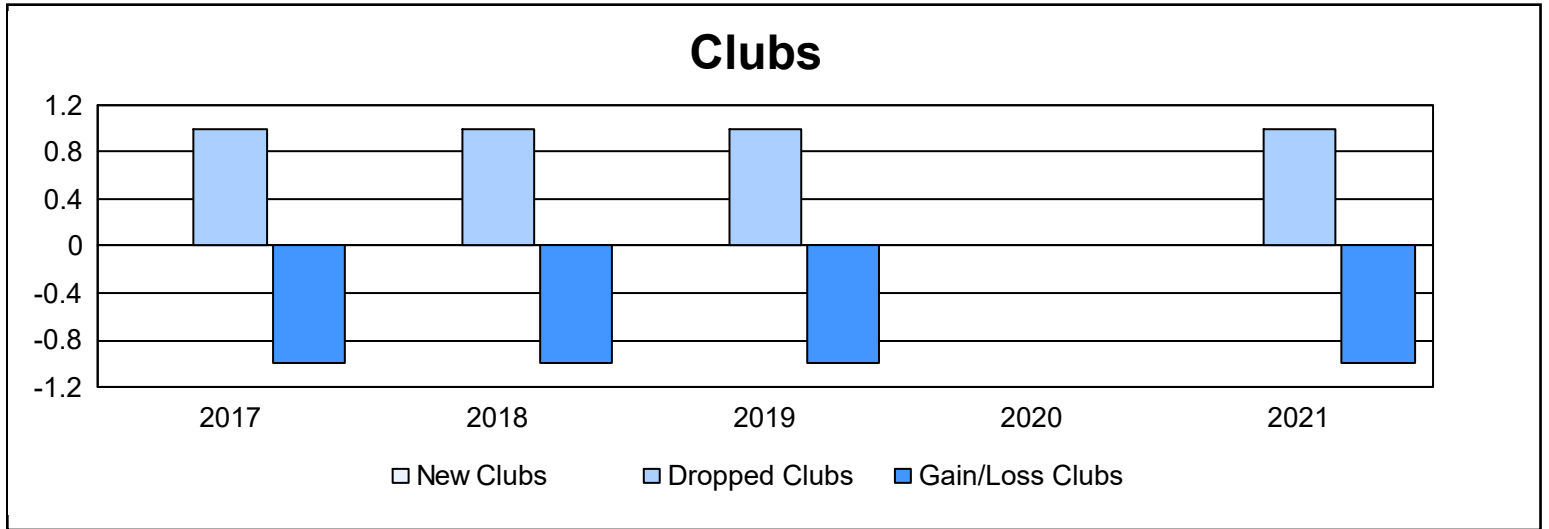

Year	New Clubs	Dropped Clubs	Gain/ Loss Clubs	New Members	Charter Members	Reinstate Members	Transfer Members	Total Member Added	Total Members Dropped	Gain/ Loss Members
2016-2017	0	1	-1	118	1	1	2	122	161	-39
2017-2018	0	1	-1	174	0	4	2	180	209	-29
2018-2019	0	1	-1	110	0	3	2	115	151	-36
2019-2020	0	0	0	85	0	5	4	94	139	-45
2020-2021	0	1	-1	91	0	5	0	96	109	-13
<b>Average</b>	<b>0</b>	<b>1</b>	<b>-1</b>	<b>116</b>	<b>0</b>	<b>4</b>	<b>2</b>	<b>121</b>	<b>154</b>	<b>-32</b>

### Membership Composition June 2021 Cumulative