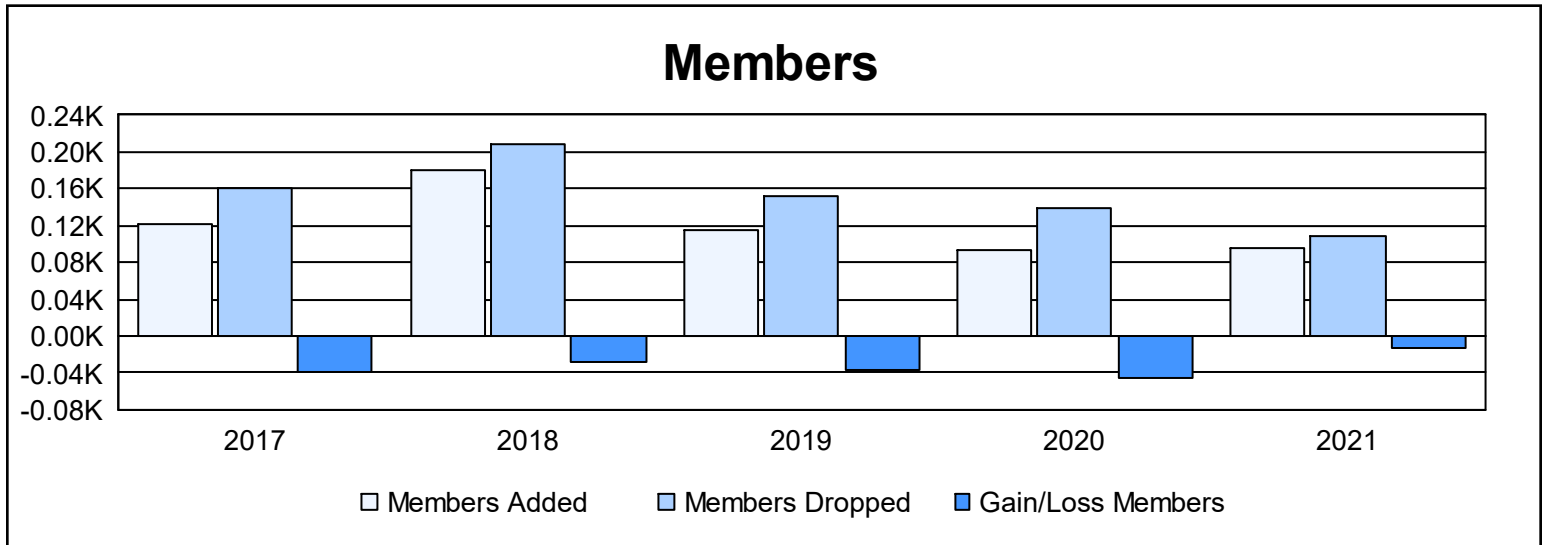

Year	New Clubs	Dropped Clubs	Gain/ Loss Clubs	New Members	Charter Members	Reinstate Members	Transfer Members	Total Member Added	Total Members Dropped	Gain/ Loss Members
2016-2017	0	1	-1	118	1	1	2	122	161	-39
2017-2018	0	1	-1	174	0	4	2	180	209	-29
2018-2019	0	1	-1	110	0	3	2	115	151	-36
2019-2020	0	0	0	85	0	5	4	94	139	-45
2020-2021	0	1	-1	91	0	5	0	96	109	-13
<b>Average</b>	<b>0</b>	<b>1</b>	<b>-1</b>	<b>116</b>	<b>0</b>	<b>4</b>	<b>2</b>	<b>121</b>	<b>154</b>	<b>-32</b>

### Membership Composition June 2021 Cumulative